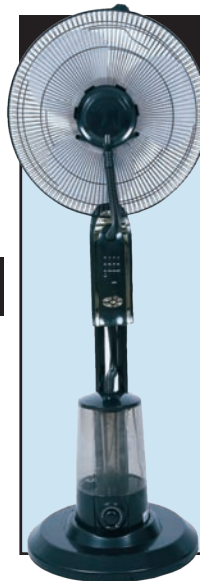

MIST FANS

LB-FS-A

R1,799⁰⁰

Mist Cooling Fan
16" | 3 Speed | Black

Keeps you
**COOL &
REPELS
INSECTS**

FD30-FQY-C

R379⁰⁰

12" DESKTOP Fan | Plastic Blades

FT-40

R429⁰⁰

16" DESKTOP Fan | Plastic Blades